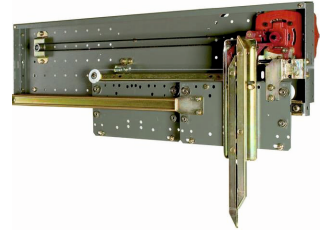

Gear Machine

Over Speed Governor

ARD (Automatic Rescue Device)

COP

Buttons

LOP

Door Operator

Guide Rill

CAR & CWT Frame

Door Controller

Gear less Machine (MRL)

Drum Machine

Rope

Suspension Rod

Guide Shoe

Spring Buffers