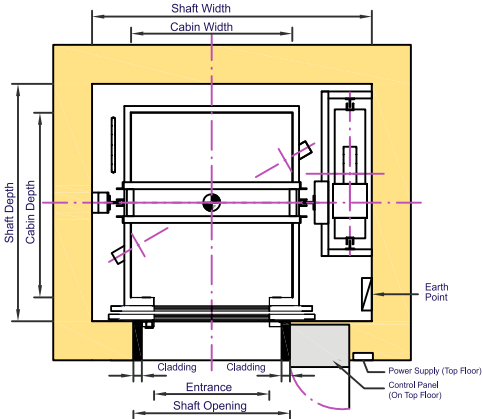

G.P. Bracket

Safety Block

Door Lock

Passenger Elevator (Machine Room Less)

LIFT WELL ELEVATION

Passenger Elevator (With Machine Room)

(Side Opening)

LIFT WELL PLAN (Center Opening Doors)

LIFT WELL & MACHINE ROOM PLAN (Center Opening Doors)

We deals in :-

Capsule Elevator

Passenger Elevator Manual

Passenger Elevator Automatic

Stretcher Elevator

Freight/Goods Elevator

Hydraulic Elevator