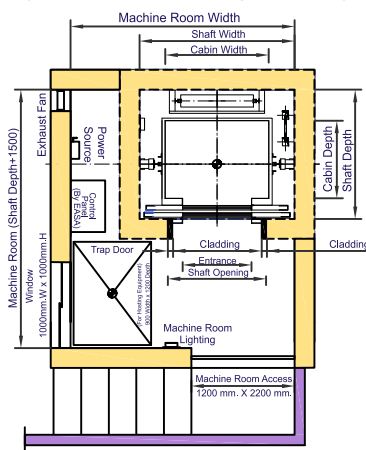

G.P. Bracket

Safety Block

Door Lock

Passenger Elevator (Machine Room Less)

LIFT WELL ELEVATION

Passenger Elevator (With Machine Room)

(Side Opening)

LIFT WELL PLAN (Center Opening Doors)

LIFT WELL & MACHINE ROOM PLAN (Center Opening Doors)

We deals in :-

Capsule Elevator

Passenger Elevator Manual

Passenger Elevator Automatic

Stretcher Elevator

Freight/Goods Elevator

Hydraulic Elevator