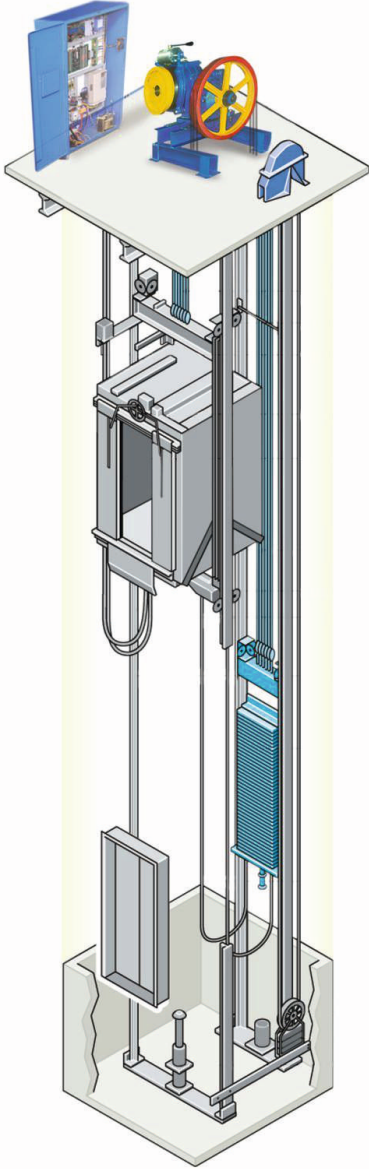

- Artificial Leather Covering
- Granite Floor
- Super Mirror

Panther Laminate

- Laminate St. Steel
- Black Marble Floor
- Indirect Cove

Flooring Options

Ceiling Options

TRACTION LIFT SYSTEM

Elevator Controller

Gear Machine

Over Speed Governor

ARD (Automatic Rescue Device)

COP

Buttons

LOP

Door Operator

Guide Rill

CAR & CWT Frame

Door Controller

Gear less Machine (MRL)

Drum Machine

Rope

Suspension Rod

Guide Shoe

Spring Buffers