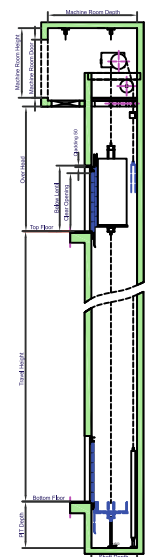

CAR & CWT Frame

Door Controller

Gear less Machine (MRL)

Drum Machine

Rope

Suspension Rod

Guide Shoe

Spring Buffers

G.P. Bracket

Safety Block

Door Lock

Passenger Elevator (Machine Room Less)

LIFT WELL ELEVATION

Passenger Elevator (With Machine Room)

(Side Opening)

LIFT WELL PLAN (Center Opening Doors)

LIFT WELL & MACHINE ROOM PLAN (Center Opening Doors)

We deals in :-

Capsule Elevator

Passenger Elevator Manual

Passenger Elevator Automatic

Stretcher Elevator

Freight/Goods Elevator

Hydraulic Elevator