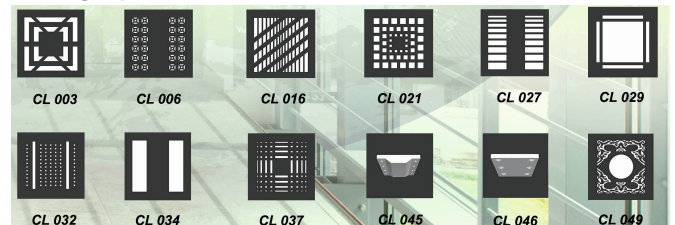

Ceiling Options