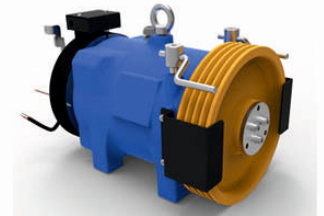

Gear Machine

Over Speed Governor

ARD (Automatic Rescue Device)

COP

Buttons

LOP

Door Operator

Guide Rill

CAR & CWT Frame

Door Controller

Gear less Machine (MRL)

Drum Machine

Rope

Suspension Rod

Guide Shoe

Spring Buffers