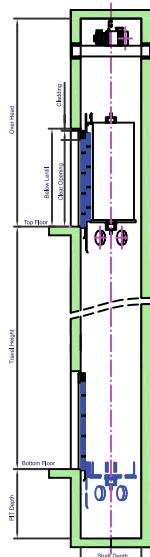

CAR & CWT Frame

Door Controller

Gear less Machine (MRL)

Drum Machine

Rope

Suspension Rod

Guide Shoe

Spring Buffers

G.P. Bracket

Safety Block

Door Lock

Passenger Elevator (Machine Room Less)

LIFT WELL ELEVATION

Passenger Elevator (With Machine Room)

(Side Opening)

LIFT WELL PLAN (Center Opening Doors)

LIFT WELL & MACHINE ROOM PLAN (Center Opening Doors)

We deals in :-

Capsule Elevator

Passenger Elevator Manual

Passenger Elevator Automatic

Stretcher Elevator

Freight/Goods Elevator

Hydraulic Elevator